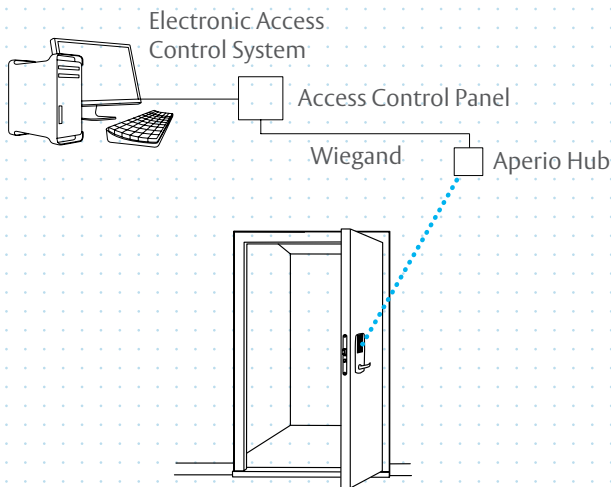

K100 Cabinet Lock

Ideal for cabinets, lockers & drawers—in applications such as healthcare, higher education and IT

Adams Rite

A100 Keyless Entry Control

Ideal for aluminum and glass storefront doors

Easily expand the reach of your existing access control system

- Wired Access Control Door
- Aperio Enabled Door

Aperio technology gives you the flexibility to secure additional openings throughout your facility – at a much lower cost than traditional access control.

An innovative new approach to online access control

With the global range of Aperio-enabled locks from ASSA ABLOY, online access control can be easy and cost-effective at any opening. In North America, Aperio technology is currently available in cylindrical locks, mortise locks, exit devices, cabinet locks, electronic cylinders, and keyless entry control for aluminum/glass storefront doors, with ongoing expansion across the entire spectrum of ASSA ABLOY door opening solutions.

Redefining wireless access control

Local wireless communication eliminates the cost and inconvenience of wiring in and around the door, without the hassle of complex site surveys.

Designed for easy integration into existing access control systems, Aperio-enabled locks communicate wirelessly to an Aperio hub, which connects to the access control system using RS-485 or Wiegand wiring.