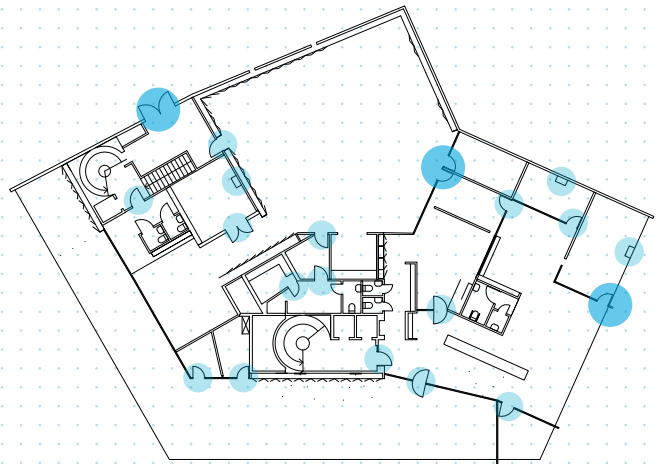

K100 Cabinet Lock

Ideal for cabinets, lockers & drawers—in applications such as healthcare, higher education and IT

Adams Rite

A100 Keyless Entry Control

Ideal for aluminum and glass storefront doors

Easily expand the reach of your existing access control system