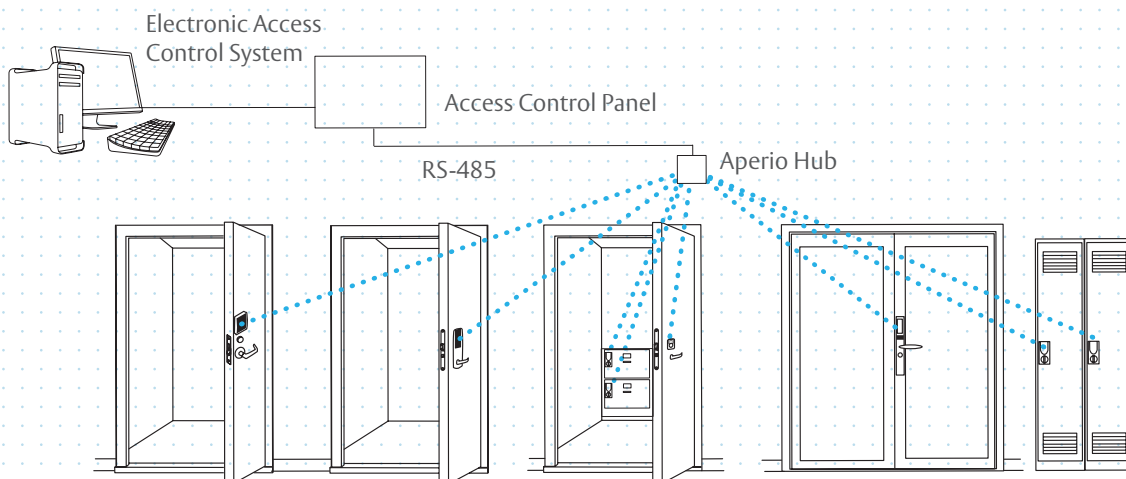

Quick, easy wireless deployments

- No complex site surveys
- Minimal field configuration
- Simplified installation at the opening

Advanced capabilities

- Fully-encrypted AES 128 wireless communication (IEEE 802.15.4)
- Support for HID® 125 kHz proximity or 13.56 MHz iCLASS® (full authentication, all formats) contactless credentials
- Real-time authentication and alarms

Redefining wireless access control

Local wireless communication eliminates the cost and inconvenience of wiring in and around the door, without the hassle of complex site surveys.

Designed for easy integration into existing access control systems, Aperio-enabled locks communicate wirelessly to an Aperio hub, which connects to the access control system using RS-485 or Wiegand wiring.

Industry standard Wiegand output offers easy integration with many popular access control systems, while the RS-485 version offers the flexibility and scalability to support up to eight locks per hub*.