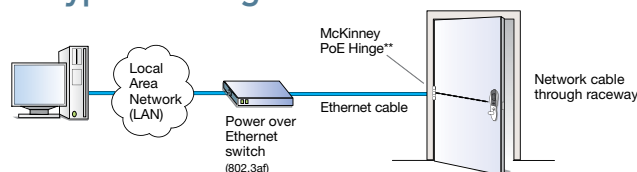

Typical Configuration

**McKinney PoE hinge sold separately. Alternately, an Electronic Power Transfer (EPT) or door cord may be used.

Credential Support:

- Mag Stripe
- 2.4 GHz credentials:
  - Secure Identity Object™ (SIO) on Mobile IDs (Bluetooth Smart)
- 13.56 MHz credentials:
  - iCLASS®
  - iCLASS SE® (SIO-enabled)
  - iCLASS® Seos®
  - SIO on MIFARE® Classic
  - SIO on MIFARE DESfire® EV1
  - MIFARE Classic
  - DESfire EV1
  - NFC-enabled mobile phones
- 125 kHz credentials:
  - HID Prox®

Technical Specifications:

- Conforms to IEEE 802.3af Class 1 standard, requiring less than 3.84 watts

Security:

- AES 128-bit encryption

Software:

Compatible with approved third party access control software

EAC Regulatory Compliance:

- UL294 6th Edition
- CAN/ULC S319
- BHMA A156.25

ASSA ABLOY is the global leader in door opening solutions, dedicated to satisfying end-user needs for security, safety and convenience

Copyright © 2016, Sargent Manufacturing Company, an ASSA ABLOY Group company. All rights reserved. Reproduction in whole or in part without the express written permission of Sargent Manufacturing Company is prohibited.

HID, iCLASS, and multiCLASS SE are registered trademarks or trademarks of HID Global in the U.S. and/or other countries. The Genuine HID Technology logo is a trademark owned and licensed by HID Global.

Installed by

Sold through

For information call 800-727-5477 or visit us online at www.sargentlock.com