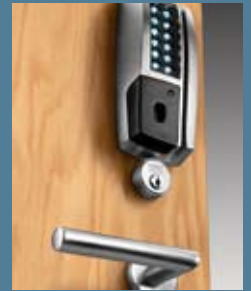

### Features

- Intelligent, integrated ANSI/BHMA Grade 1 hardware, available in:
  - 10 Line Bored Lock
  - 8200 Series Mortise Lock
  - 80 Series Exit Device
- Supports high coercivity magstripe and HID 125 kHz prox or 13.56 MHz iCLASS contactless credentials (full authentication, all formats); supports CSN reads for other common 13.56 MHz cards, including MiFare, DesFire, and Felica
- Available with keypad
- Consolidates all components into the lock
  - Card reader, door position switch and request to exit monitoring sensors
  - Eliminates reader interface modules
- Supports 2,400 users and 10,000 events locally
- For use on exterior doors: weatherseal gasket standard; shroud available
- Battery operated: 6 AA alkaline batteries required
- Available with MicroShield® antimicrobial finish