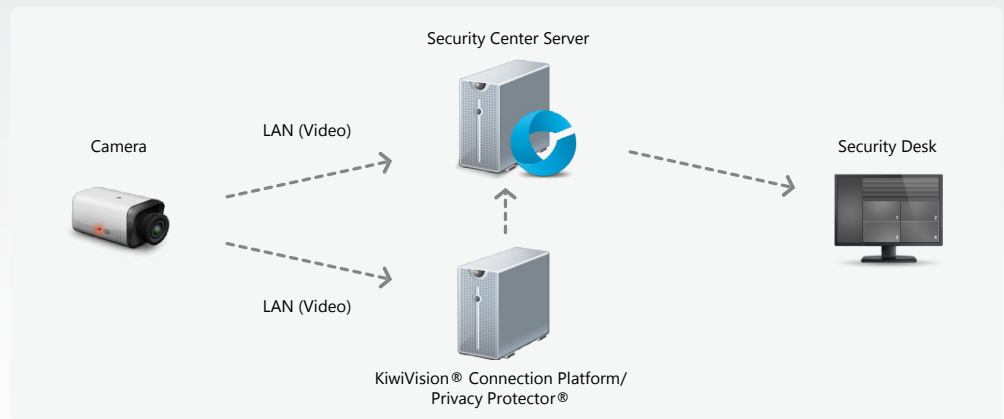

## Ensure Privacy Without Compromising Evidence

KiwiVision® Privacy Protector® is a patented software application, developed specifically to monitor actions and movements, while at the same time ensuring the protection of one's personal privacy. Through pixelization, it automatically obscures persons and vehicles in surveillance videos in real-time. The ideal pixelization level can be chosen for every situation, up to complete coloring to ensure that the identity of individuals is not recognizable in any scene. The operator only sees the pixelated video image. In case of an incident, authorized Security Center operators can access the plain video.

### Privacy Protector® in Security Center ▼

*Privacy Protector® integrated in Security Center, obscuring children in video surveillance at a school's entrance.*

### Flexible Obscuring Options ▼

*Privacy Protector® can be configured to pixelate or completely block individuals and objects in a camera's field of view.*

## Integration Architecture ▶

Video is streamed to the KiwiVision® and Security Center servers. The video is transformed into a Privacy Protector® stream and sent to Security Center via RTSP. Access rights define if operators can review the original footage or the obscured video.