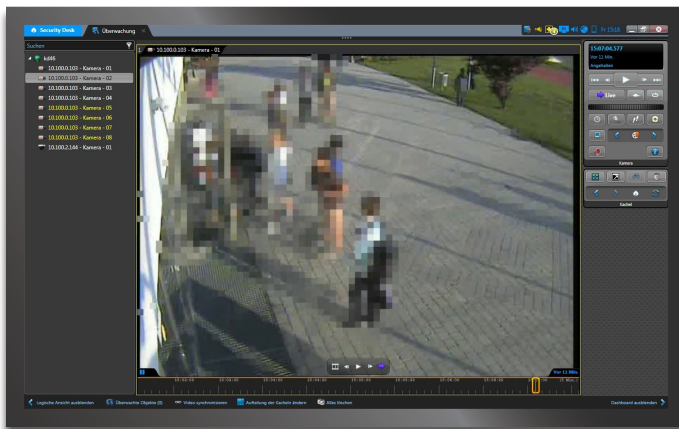

# KiwiVision® Privacy Protector®

KiwiVision® Privacy Protector® automatically obscures individuals and vehicles in live and recorded video. Integrated with Security Center's user access rights management, KiwiVision® Privacy Protector® allows organizations to protect the privacy of individuals within view of surveillance cameras, without sacrificing security.

## Ensure Privacy Without Compromising Evidence

KiwiVision® Privacy Protector® is a patented software application, developed specifically to monitor actions and movements, while at the same time ensuring the protection of one's personal privacy. Through pixelization, it automatically obscures persons and vehicles in surveillance videos in real-time. The ideal pixelization level can be chosen for every situation, up to complete coloring to ensure that the identity of individuals is not recognizable in any scene. The operator only sees the pixelated video image. In case of an incident, authorized Security Center operators can access the plain video.

The KiwiVision® Privacy Protector® is the only video surveillance product that has been awarded the European Privacy Seal by EuroPriSe, making it compliant with European privacy laws (first certification in 2009, continuously recertified every two years since).

## Integration Architecture ▶

Video is streamed to the KiwiVision® and Security Center servers. The video is transformed into a Privacy Protector® stream and sent to Security Center via RTSP. Access rights define if operators can review the original footage or the obscured video.