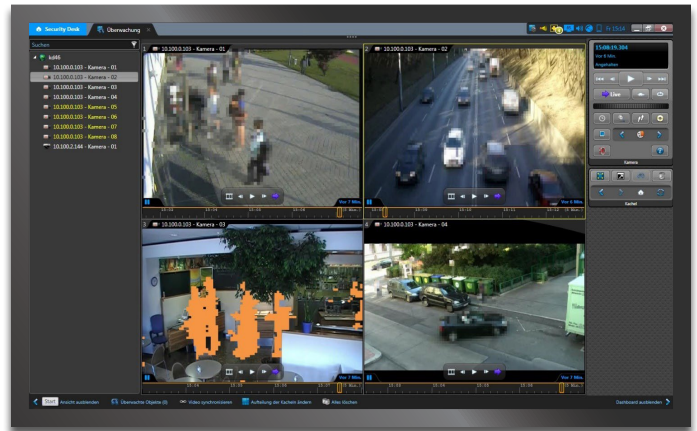

# KiwiVision® Privacy Protector®

KiwiVision® Privacy Protector® automatically obscures individuals and vehicles in live and recorded video. Integrated with Security Center's user access rights management, KiwiVision® Privacy Protector® allows organizations to protect the privacy of individuals within view of surveillance cameras, without sacrificing security.

## Ensure Privacy Without Compromising Evidence

KiwiVision® Privacy Protector® is a patented software application, developed specifically to monitor actions and movements, while at the same time ensuring the protection of one's personal privacy. Through pixelization, it automatically obscures persons and vehicles in surveillance videos in real-time. The ideal pixelization level can be chosen for every situation, up to complete coloring to ensure that the identity of individuals is not recognizable in any scene. The operator only sees the pixelated video image. In case of an incident, authorized Security Center operators can access the plain video.

## Integration Architecture ▶

Video is streamed to the KiwiVision® and Security Center servers. The video is transformed into a Privacy Protector® stream and sent to Security Center via RTSP. Access rights define if operators can review the original footage or the obscured video.