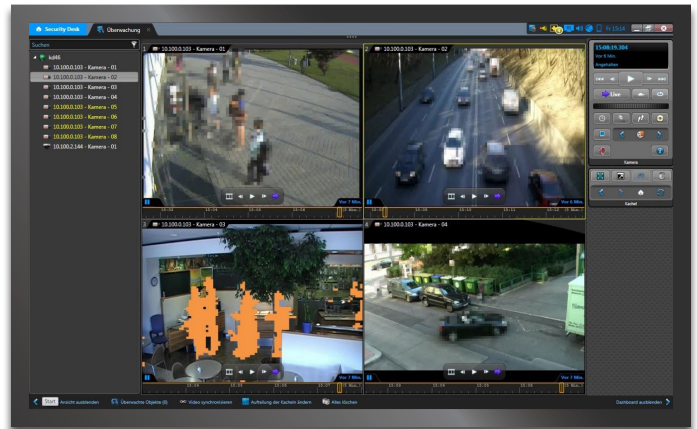

# KiwiVision® Privacy Protector®

KiwiVision® Privacy Protector® automatically obscures individuals and vehicles in live and recorded video. Integrated with Security Center's user access rights management, KiwiVision® Privacy Protector® allows organizations to protect the privacy of individuals within view of surveillance cameras, without sacrificing security.

## Ensure Privacy Without Compromising Evidence

KiwiVision® Privacy Protector® is a patented software application, developed specifically to monitor actions and movements, while at the same time ensuring the protection of one's personal privacy. Through pixelization, it automatically obscures persons and vehicles in surveillance videos in real-time. The ideal pixelization level can be chosen for every situation, up to complete coloring to ensure that the identity of individuals is not recognizable in any scene. The operator only sees the pixelated video image. In case of an incident, authorized Security Center operators can access the plain video.

## Integration Architecture ▶

Video is streamed to the KiwiVision® and Security Center servers. The video is transformed into a Privacy Protector® stream and sent to Security Center via RTSP. Access rights define if operators can review the original footage or the obscured video.