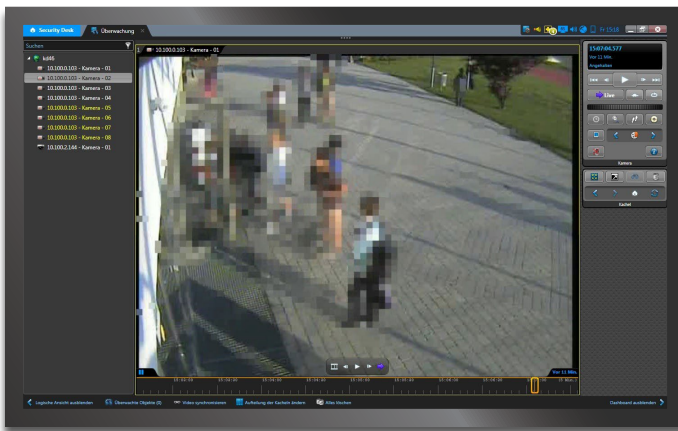

# KiwiVision® Privacy Protector®

KiwiVision® Privacy Protector® automatically obscures individuals and vehicles in live and recorded video. Integrated with Security Center's user access rights management, KiwiVision® Privacy Protector® allows organizations to protect the privacy of individuals within view of surveillance cameras, without sacrificing security.

## Ensure Privacy Without Compromising Evidence

KiwiVision® Privacy Protector® is a patented software application, developed specifically to monitor actions and movements, while at the same time ensuring the protection of one's personal privacy. Through pixelization, it automatically obscures persons and vehicles in surveillance videos in real-time. The ideal pixelization level can be chosen for every situation, up to complete coloring to ensure that the identity of individuals is not recognizable in any scene. The operator only sees the pixelated video image. In case of an incident, authorized Security Center operators can access the plain video.

The KiwiVision® Privacy Protector® is the only video surveillance product that has been awarded the European Privacy Seal by EuroPriSe, making it compliant with European privacy laws (first certification in 2009, continuously recertified every two years since).

## Integration Architecture ▶

Video is streamed to the KiwiVision® and Security Center servers. The video is transformed into a Privacy Protector® stream and sent to Security Center via RTSP. Access rights define if operators can review the original footage or the obscured video.